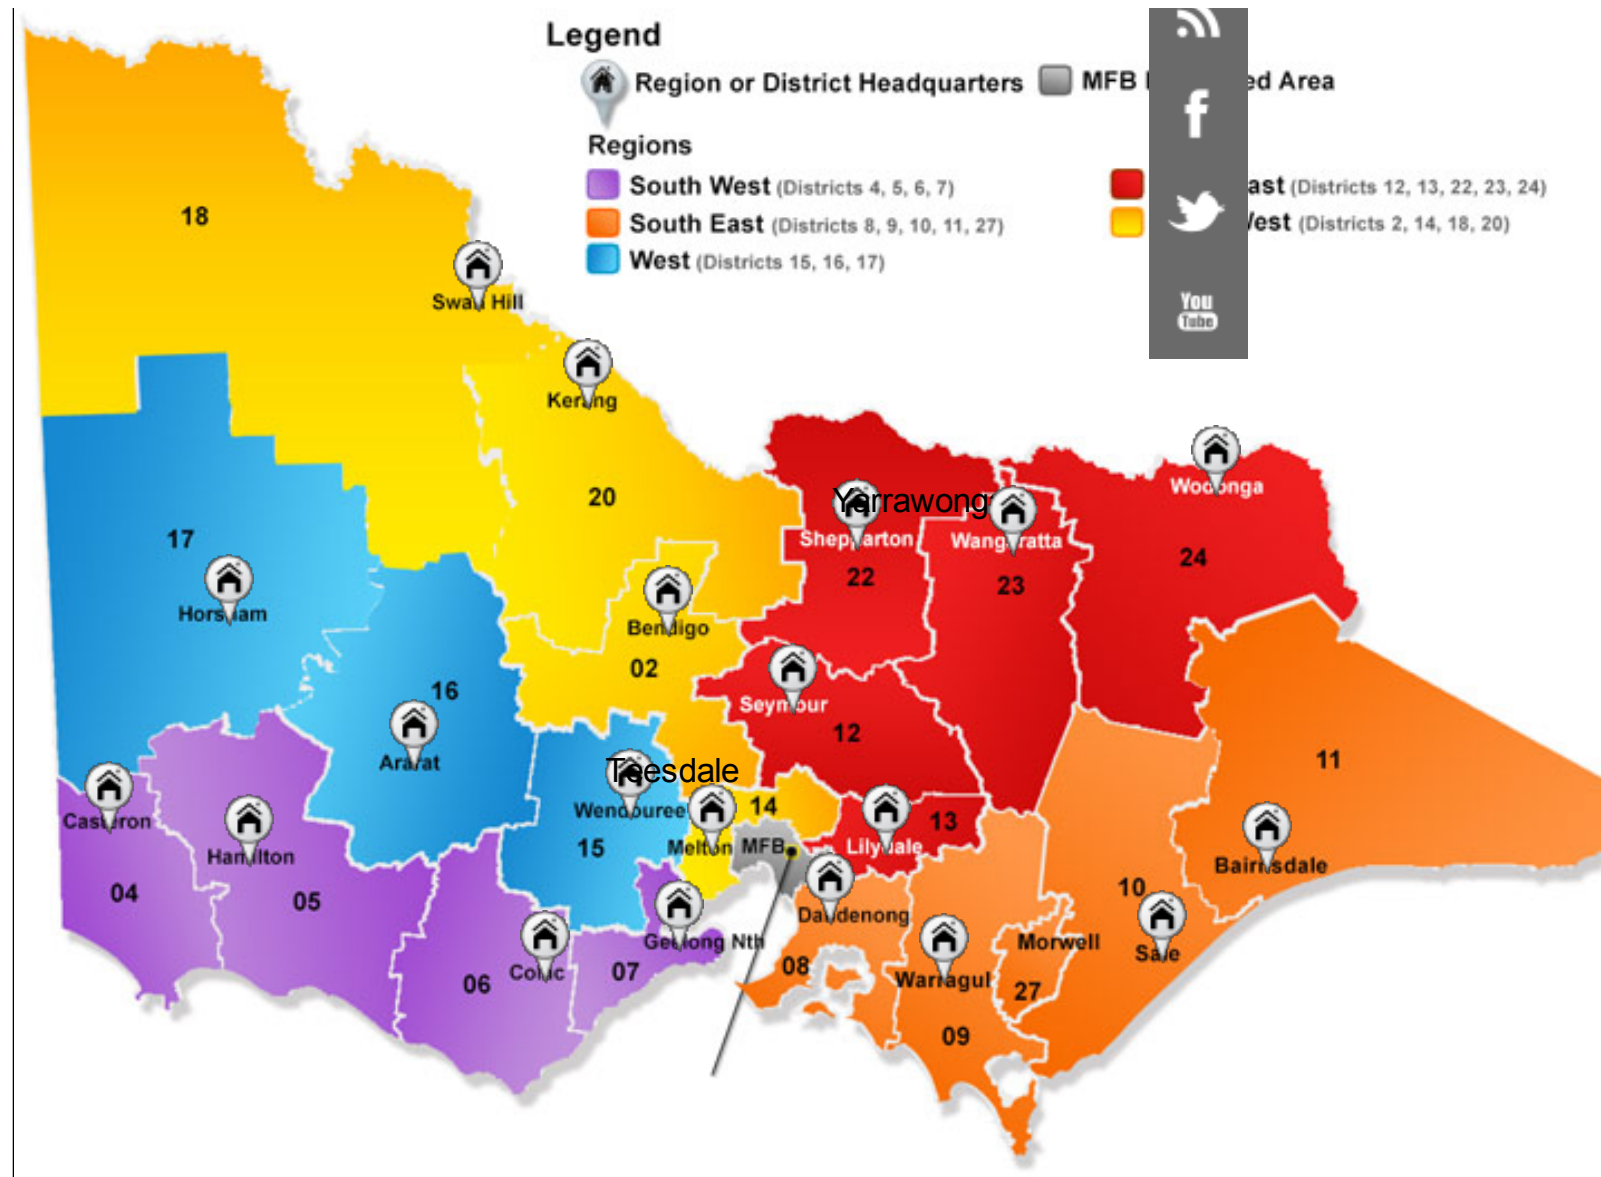

> Find your fire district

You can also view the full list of CFA Districts below:

District	Townships in this District
District 2	Bealiba, Bendigo, Castlemaine, Heathcote, Kyneton, Raywood, Talbot, Woodend